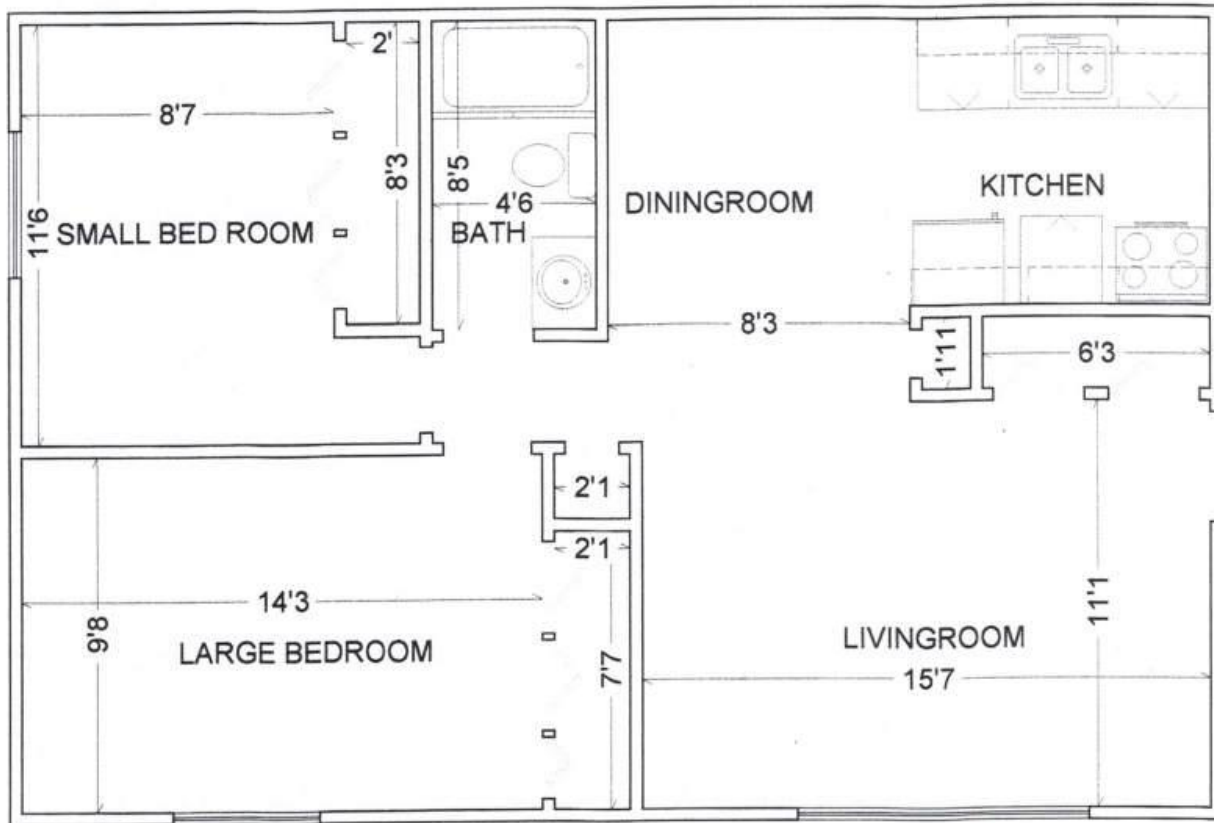

Townsend Manor Phase 1 – One Bedroom 639 Square Feet

Townsend Manor Phase I - Two Bedroom 737 Square Feet

Townsend Manor Phase II – One Bedroom 681 Square Feet