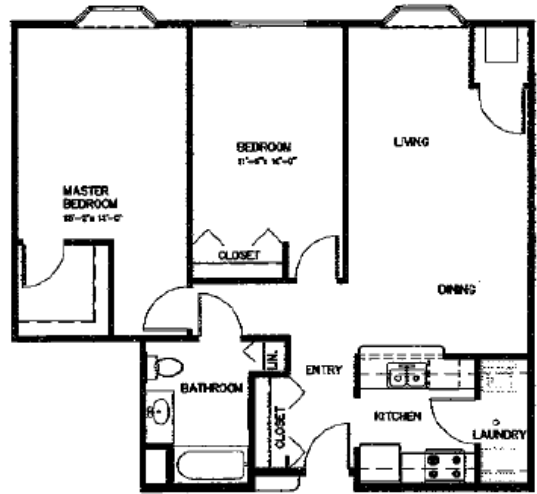

Erwin Senior Estates Floor Plans

Erwin Senior Estates has a variety of Unit Styles and many Floor Plans.
These represent a sample of some of the layouts available.

1-BEDROOM UNIT "D"

1/8" = 1'-0"

600 SQ.FT.

2-BEDROOM UNIT "F"

1/8" = 1'-0"

910 SQ.FT.

2-BEDROOM UNIT "C" BARRIER FREE

1/8" = 1'-0"

820 SQ.FT.

2-BEDROOM UNIT "E"

1/8" = 1'-0"

880 SQ.FT.