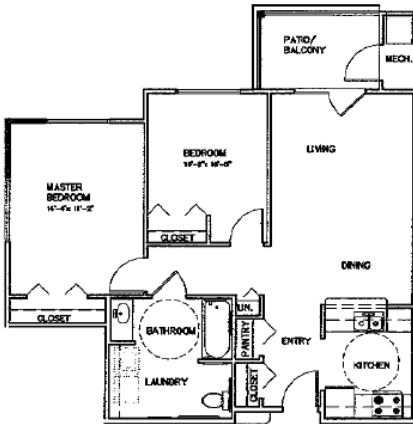

Erwin Senior Estates Floor Plans

Erwin Senior Estates has a variety of Unit Styles and many Floor Plans.
These represent a sample of some of the layouts available.

1-BEDROOM UNIT "D"

1/8" = 1'-0"

600 SQ.FT.

2-BEDROOM UNIT "F"

1/8" = 1'-0"

910 SQ.FT.

2-BEDROOM UNIT "C" BARRIER FREE

1/8" = 1'-0"

820 SQ.FT.

2-BEDROOM UNIT "E"

1/8" = 1'-0"

880 SQ.FT.