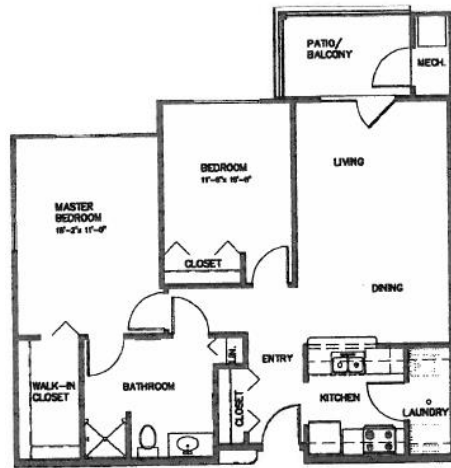

Erwin Senior Estates Floor Plans

Erwin Senior Estates has a variety of Unit Styles and many Floor Plans.
These represent a sample of some of the layouts available.

1-BEDROOM UNIT "D"

1/8" = 1'-0"

600 SQ.FT.

2-BEDROOM UNIT "F"

1/8" = 1'-0"

910 SQ.FT.

2-BEDROOM UNIT "C" BARRIER FREE

1/8" = 1'-0"

820 SQ.FT.

2-BEDROOM UNIT "E"

1/8" = 1'-0"

880 SQ.FT.