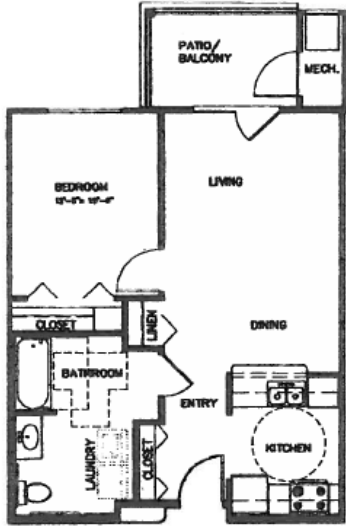

Erwin Senior Estates Floor Plans

Erwin Senior Estates has a variety of Unit Styles and many Floor Plans.
These represent a sample of some of the layouts available.

1-BEDROOM UNIT "D"

1/8" = 1'-0"

600 SQ.FT.

2-BEDROOM UNIT "F"

1/8" = 1'-0"

910 SQ.FT.

2-BEDROOM UNIT "C" BARRIER FREE

1/8" = 1'-0"

820 SQ.FT.

2-BEDROOM UNIT "E"

1/8" = 1'-0"

880 SQ.FT.